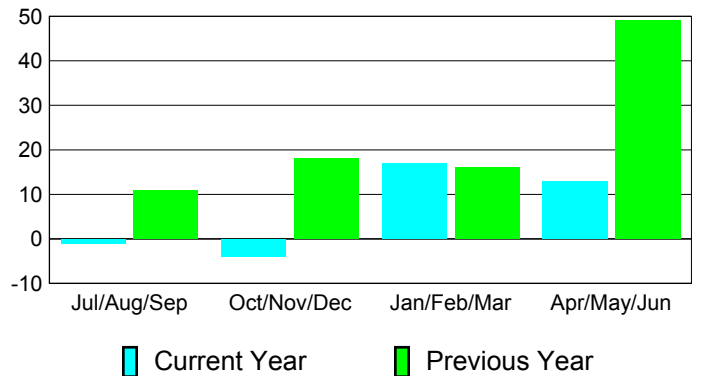

Gender Comparison 2010-2011

Jul/Aug/Sep

Oct/Nov/Dec

Jan/Feb/Mar

Apr/May/Jun

Male

Female