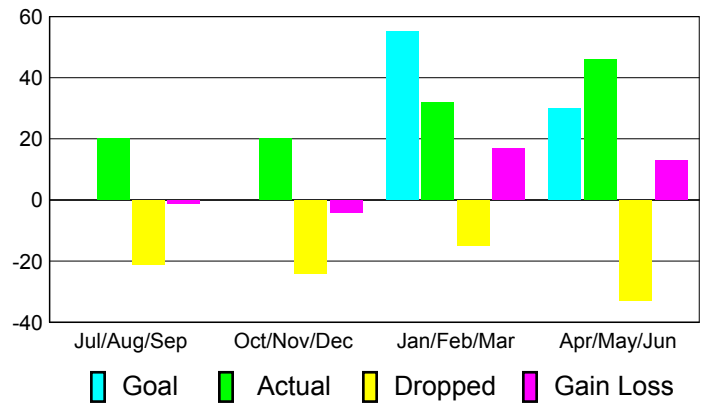

### YTD Status Quo Clubs 2010-2011

Status Quo Clubs Compared to Status Quo Members

## MEMBERSHIP

**Membership Results  
2010-2011**

**Membership  
2009-2010**

Month	Net Memb Goal	Actual New Memb	Actual Dropped Memb	Gain/Loss of Memb	Gain/Loss of Memb
Jul/Aug/Sep	0	20	-21	-1	11
Oct/Nov/Dec	0	20	-24	-4	18
Jan/Feb/Mar	55	32	-15	17	16
Apr/May/Jun	30	46	-33	13	49
<b>Totals</b>	<b>85</b>	<b>118</b>	<b>-93</b>	<b>25</b>	<b>94</b>

### Membership Results 2010-2011

Goal, New, Dropped, Gain/Loss

### Comparison of Membership Gain/Loss

Current Year Compared to the Previous Year